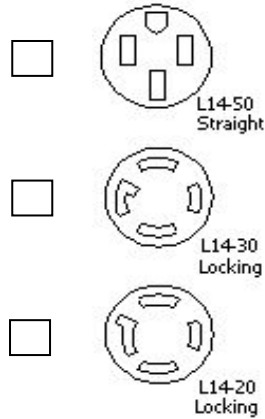

GMEC/TRIFECTA PRICE LIST

TRIFECTA	COST	TAX	PRICE
30 Amp TRI-23-sx	$515.00	$37.34	$552.34
40 Amp TRI-24-sx	$560.00	$40.60	$600.60
-price includes 20' cable			
 Cables			
40' Cable	$75.00		
60' Cable	$125.00		
80' Cable	$175.00		
100' Cable	$225.00		

Please select the GenerLock cord connection which matches your generator.