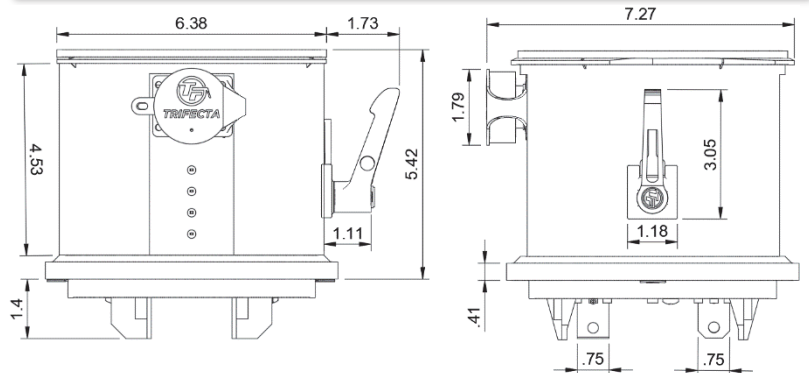

### TECHNICAL SPECIFICATIONS

Weight:	3.5 lbs.
Socket Style:	Ring or Ring-less, 200 Amp, 4-jaw
Compliance:	UL 1008M
Surge Protection:	75 kA per phase
Utility Input Voltage:	200 to 250 V AC
Utility Compatibility:	200 Ampere or less
Generator Input Voltage:	200 to 250 V AC
Generator Compatibility:	30 or 45 Ampere, 7-11kW Continuous
Generator Protection:	Supplementary 30 or 45 Ampere Protection
Generator Connection:	Proprietary GenerLok™ Cord
Life Cycle:	300,000 Operations
Temperature Range:	-30°C to 60°C External Ambient