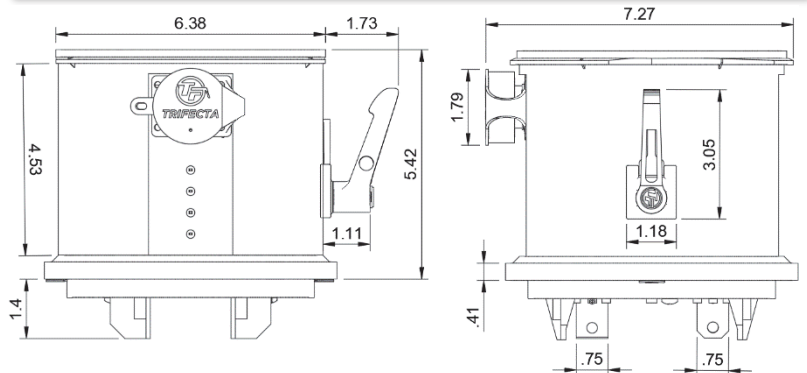

Global Power
Products

TECHNICAL SPECIFICATIONS

Weight:	3.5 lbs.
Socket Style:	Ring or Ring-less, 200 Amp, 4-jaw
Compliance:	UL 1008M
Surge Protection:	75 kA per phase
Utility Input Voltage:	200 to 250 V AC
Utility Compatibility:	200 Ampere or less
Generator Input Voltage:	200 to 250 V AC
Generator Compatibility:	30 or 45 Ampere, 7-11kW Continuous
Generator Protection:	Supplementary 30 or 45 Ampere Protection
Generator Connection:	Proprietary GenerLok™ Cord
Life Cycle:	300,000 Operations
Temperature Range:	-30°C to 60°C External Ambient