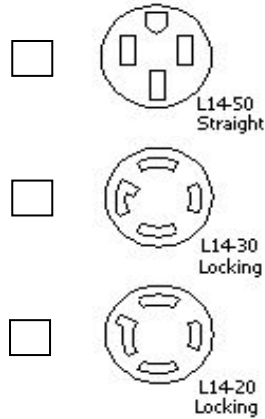

Global Power
Products

TECHNICAL SPECIFICATIONS

Weight:	3.5 lbs.
Socket Style:	Ring or Ring-less, 200 Amp, 4-jaw
Compliance:	UL 1008M
Surge Protection:	75 kA per phase
Utility Input Voltage:	200 to 250 V AC
Utility Compatibility:	200 Ampere or less
Generator Input Voltage:	200 to 250 V AC
Generator Compatibility:	30 or 45 Ampere, 7-11kW Continuous
Generator Protection:	Supplementary 30 or 45 Ampere Protection
Generator Connection:	Proprietary GenerLok™ Cord
Life Cycle:	300,000 Operations
Temperature Range:	-30°C to 60°C External Ambient

Copyright © 2022 Global Power Products. All Rights Reserved®.

info@globalpowerproducts.com

(800)886-3837

www.globalpowerproducts.com

GMEC/TRIFECTA PRICE LIST

TRIFECTA	COST	TAX	PRICE
30 Amp TRI-23-sx	\$690.00	\$50.03	\$740.03
40 Amp TRI-24-sx	\$815.00	\$59.09	\$874.09
-price includes 20' cable			
Cables			
40' Cable	\$125.00		
60' Cable	\$215.00		
80' Cable	\$255.00		
100' Cable	\$295.00		

Please select the GenerLock cord connection which matches your generator.

PRICES SUBJECT TO CHANGE WITHOUT NOTICE.